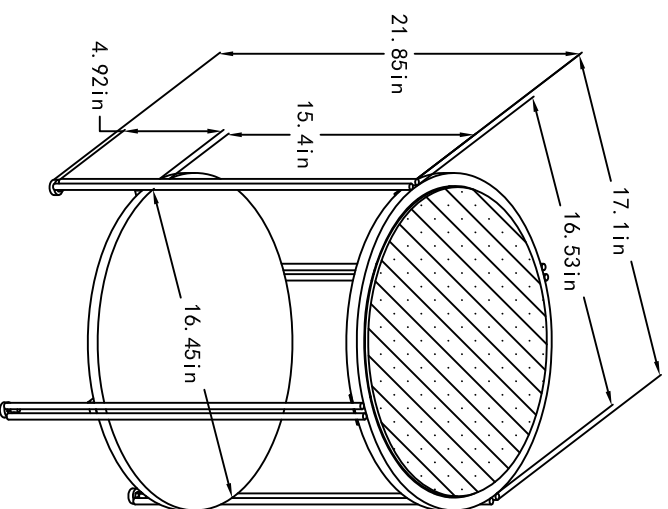

1116911COM Round End Table

Wood Breakdown:

PB 29.2% ,Steel 47.5%,Glass 23.3%

Overall Product Size:
17.1" W x 17.1" D x 21.85" H
43.5cm W x 43.5cm D x 55cm H

50 lbs. / 22.7 kg

Maximum Weight Capacities
Unit Weight: 11.33 lbs. (5.15kg)