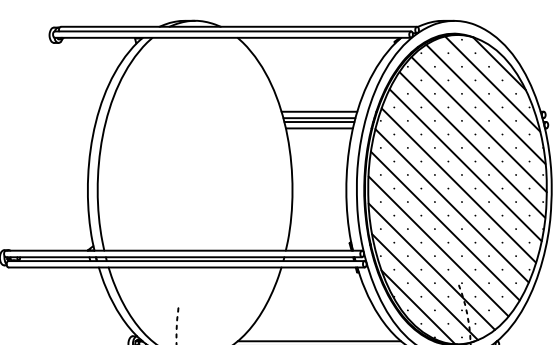

1116911COM Round End Table

Wood Breakdown:

PB 29.2% ,Steel 47.5%,Glass 23.3%

Overall Product Size:
17.1" W x 17.1" D x 21.85" H
43.5cm W x 43.5cm D x 55cm H

50 lbs. / 22.7 kg

Maximum Weight Capacities
Unit Weight: 11.33 lbs. (5.15kg)